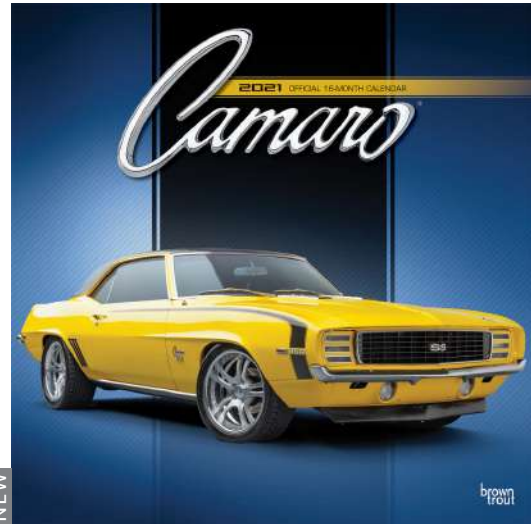

Transport

NEW

AMERICAN MUSCLE CARS
£11.00 UK / Stock Code: 2118618

NEW

CAMARO
£11.00 UK / Stock Code: 2118656

NEW

CAR LEGENDS
£11.00 UK / Stock Code: 2184991

NEW

CLASSIC CHEVY PICKUPS
£11.00 UK / Stock Code: 2118663

NEW

CORVETTE
£11.00 UK / Stock Code: 2118670

NEW

DODGE CHARGER
£11.00 UK / Stock Code: 2118687

SQ WALL CALENDARS

Transport

NEW

The Volkswagen Bus became symbolic of the counterculture movement and the vehicle of choice among the young and adventurous during the 1960s and 1970s. Recapture the magic and celebrate this legendary vehicle with this beautifully photographed calendar.

Known affectionately as the “Bug,” the Volkswagen Beetle is truly one of the most distinctive passenger cars on the road in the history of the automobile. Vastly appealing for its simple design and compact size, the Beetle was introduced in the late 1930s in Germany, and by 1949 the first Beetle had arrived in America. It became the world’s best-selling car and is still in high demand, as its bright colours and eye-pleasing, compact shape continue to attract attention on the road. This Volkswagen Beetle wall calendar is devoted entirely to these wonderful compact cars.