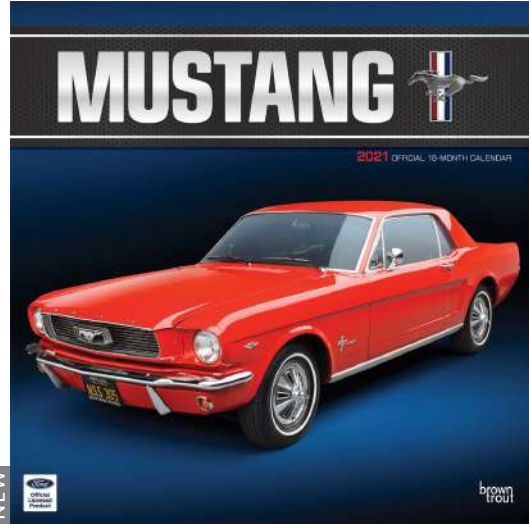

NEW

MUSTANG

£11.00 UK / Stock Code: 2118649