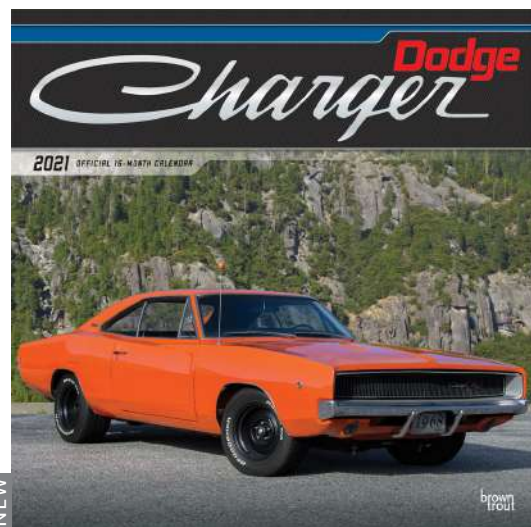

Transport

NEW

AMERICAN MUSCLE CARS
£11.00 UK / Stock Code: 2118618

NEW

CAMARO
£11.00 UK / Stock Code: 2118656

NEW

CAR LEGENDS
£11.00 UK / Stock Code: 2184991

NEW

CLASSIC CHEVY PICKUPS
£11.00 UK / Stock Code: 2118663

NEW

CORVETTE
£11.00 UK / Stock Code: 2118670

NEW

DODGE CHARGER
£11.00 UK / Stock Code: 2118687

SQ WALL CALENDARS

Transport

NEW

The Volkswagen Bus became symbolic of the counterculture movement and the vehicle of choice among the young and adventurous during the 1960s and 1970s. Recapture the magic and celebrate this legendary vehicle with this beautifully photographed calendar.