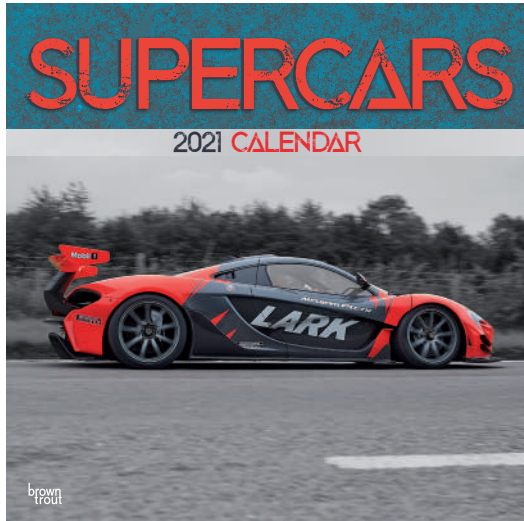

NEW

OFFICIAL MINI

£11.00 UK / Stock Code: 2133727

NEW

SHELBY

£11.00 UK / Stock Code: 2123544

STEAM RAILWAYS OF GREAT BRITAIN

£10.00 UK / Stock Code: 2124954

SUPERCARS

£10.00 UK / Stock Code: 2133383

TRACTORS

£10.00 UK / Stock Code: 2124961

VOLKSWAGEN BEETLE

£10.00 UK / Stock Code: 2118700

“Ahead of its time” doesn’t begin to describe the vehicular phenomenon known as the Volkswagen Bus. Stylish and dependable with lots of charming amenities, the Microbus might well be called the ultimate vehicle.