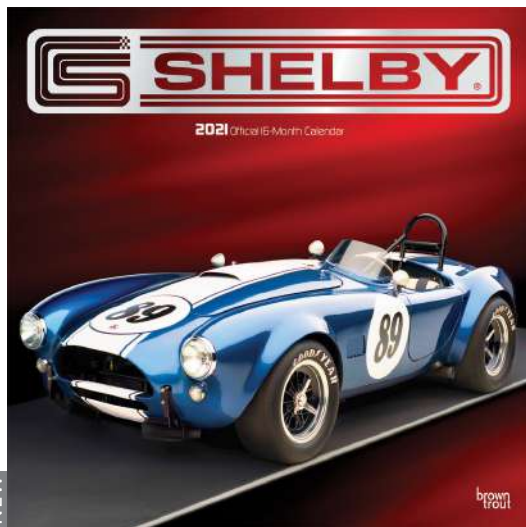

JEEP

£11.00 UK / Stock Code: 2118694

NEW

MUSTANG

£11.00 UK / Stock Code: 2118649

NEW

OFFICIAL BMW

£11.00 UK / Stock Code: 2133710

NEW

OFFICIAL MINI

£11.00 UK / Stock Code: 2133727

NEW

SHELBY

£11.00 UK / Stock Code: 2123544

STEAM RAILWAYS OF GREAT BRITAIN

£10.00 UK / Stock Code: 2124954