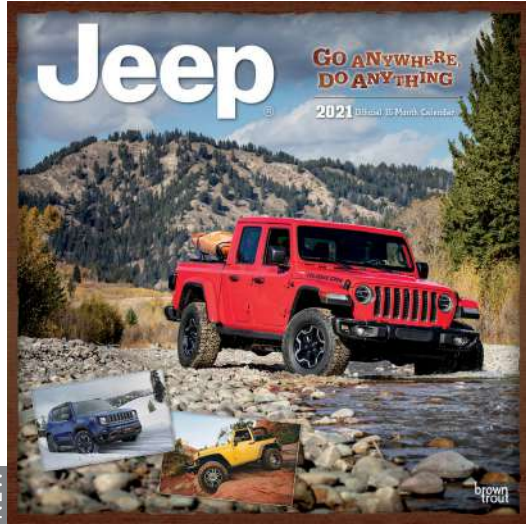

Transport

NEW

JEEP

£11.00 UK / Stock Code: 2118694