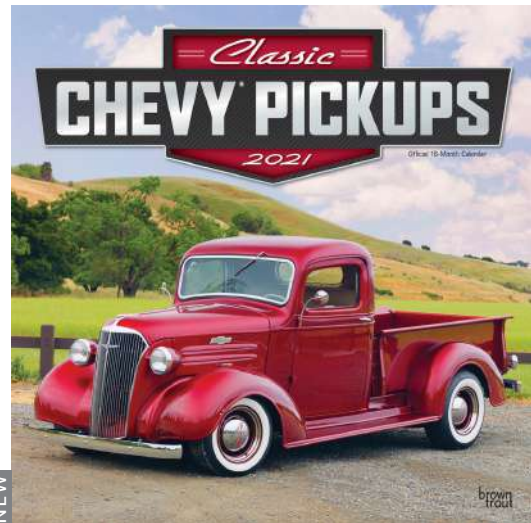

CAMARO
£11.00 UK / Stock Code: 2118656

NEW