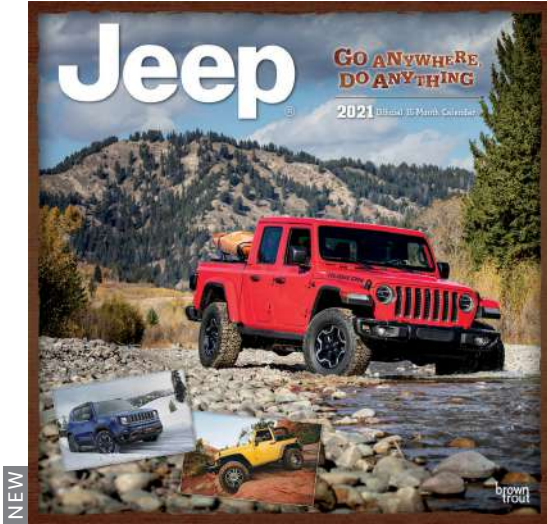

Transport

NEW

JEEP

£11.00 UK / Stock Code: 2118694