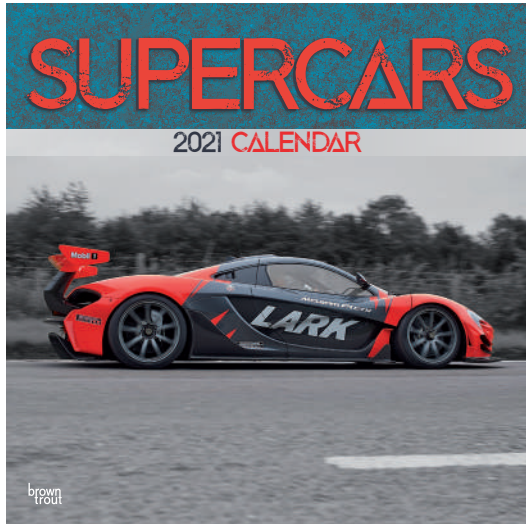

OFFICIAL BMW

£11.00 UK / Stock Code: 2133710

NEW

OFFICIAL MINI

£11.00 UK / Stock Code: 2133727

NEW

SHELBY

£11.00 UK / Stock Code: 2123544

STEAM RAILWAYS OF GREAT BRITAIN

£10.00 UK / Stock Code: 2124954

SQ WALL CALENDARS