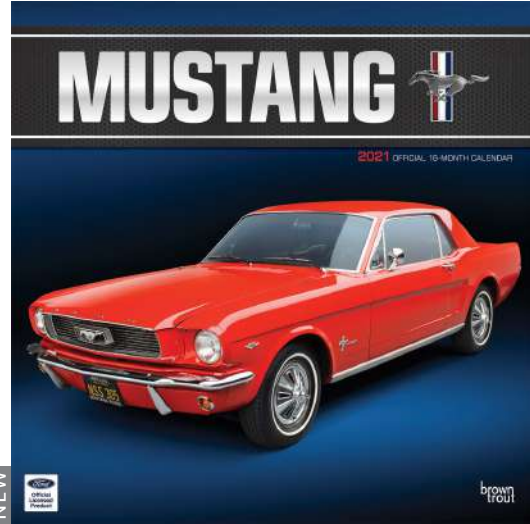

NEW

MUSTANG

£11.00 UK / Stock Code: 2118649