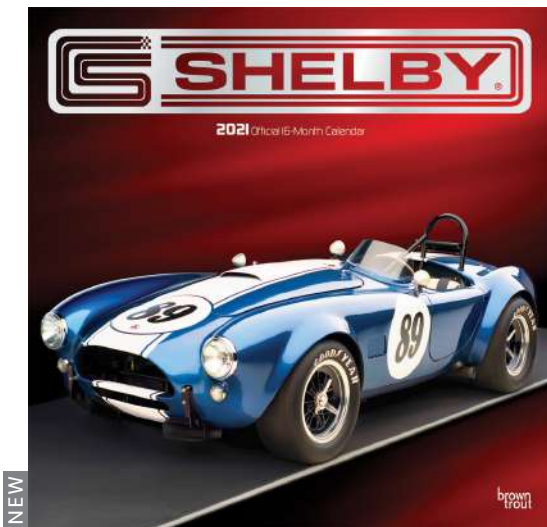

OFFICIAL BMW

£11.00 UK / Stock Code: 2133710

NEW

OFFICIAL MINI

£11.00 UK / Stock Code: 2133727

NEW

SHELBY

£11.00 UK / Stock Code: 2123544