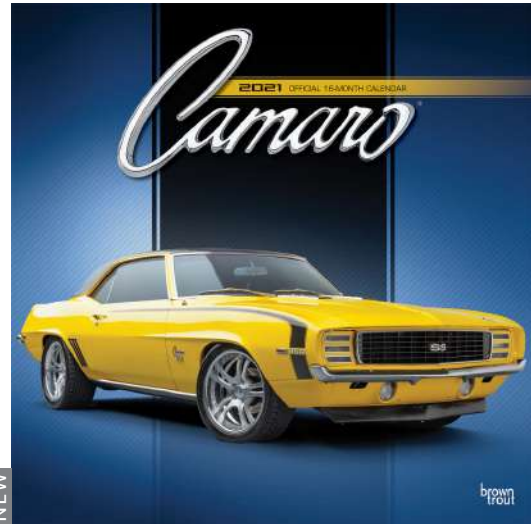

Transport

NEW

**AMERICAN MUSCLE CARS**  
£11.00 UK / Stock Code: 2118618

NEW

**CAMARO**  
£11.00 UK / Stock Code: 2118656

NEW

**CAR LEGENDS**  
£11.00 UK / Stock Code: 2184991

NEW

**CLASSIC CHEVY PICKUPS**  
£11.00 UK / Stock Code: 2118663

NEW

**CORVETTE**  
£11.00 UK / Stock Code: 2118670

NEW

**DODGE CHARGER**  
£11.00 UK / Stock Code: 2118687

SQ WALL CALENDARS

The Volkswagen Bus became symbolic of the counterculture movement and the vehicle of choice among the young and adventurous during the 1960s and 1970s. Recapture the magic and celebrate this legendary vehicle with this beautifully photographed calendar.