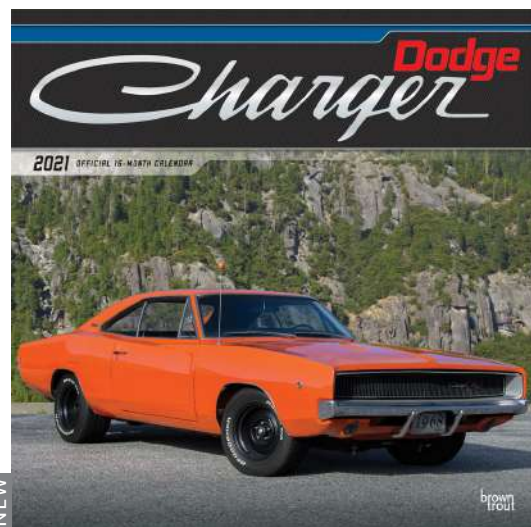

Transport

NEW

**AMERICAN MUSCLE CARS**  
£11.00 UK / Stock Code: 2118618

NEW

**CAMARO**  
£11.00 UK / Stock Code: 2118656

NEW

**CAR LEGENDS**  
£11.00 UK / Stock Code: 2184991

NEW

**CLASSIC CHEVY PICKUPS**  
£11.00 UK / Stock Code: 2118663

NEW

**CORVETTE**  
£11.00 UK / Stock Code: 2118670

NEW

**DODGE CHARGER**  
£11.00 UK / Stock Code: 2118687

SQ WALL CALENDARS

The Volkswagen Bus became symbolic of the counterculture movement and the vehicle of choice among the young and adventurous during the 1960s and 1970s. Recapture the magic and celebrate this legendary vehicle with this beautifully photographed calendar.