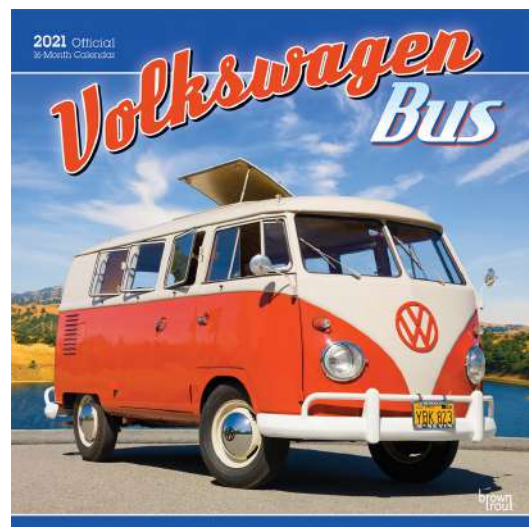

VOLKSWAGEN BUS

£10.00 UK / Stock Code: 2118717