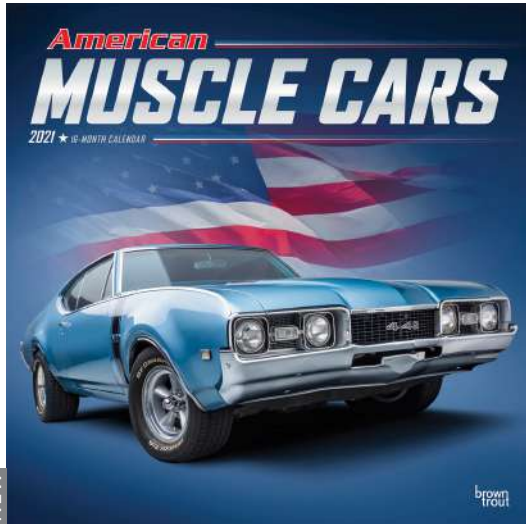

NEW

NEW

NEW

NEW

NEW

NEW

SQ WALL CALENDARS