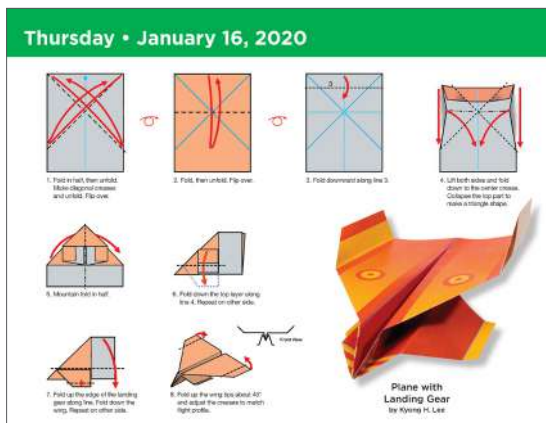

17 x 13cm

QUILTING

Suggested Retail: £13.00 UK / Stock Code: 2098399

15.5 x 17cm

EASY ORIGAMI

Suggested Retail: £13.00 UK / Stock Code: 2098276

17 x 13cm

KNITTING

Suggested Retail: £13.00 UK / Stock Code: 2050845

20.3 x 17cm

PAPER AIRPLANE

Suggested Retail: £13.00 UK / Stock Code: 2098283

Activity Craft & Puzzle Calendars

GARDENS PUZZLE

Suggested Retail: £11.00 UK / Stock Code: 2015099