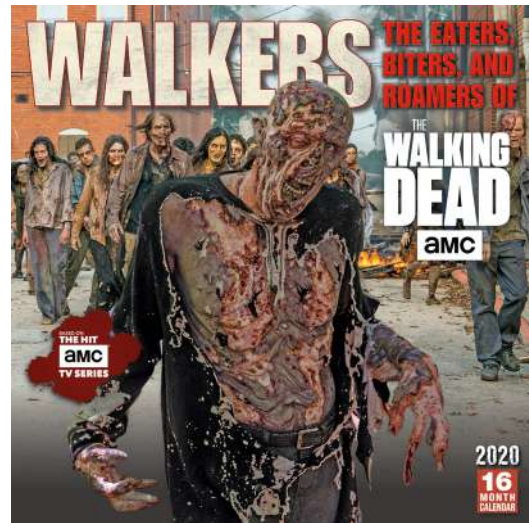

THE WALKING DEAD™ - THE WALKERS

Suggested Retail: £11.00 UK / Stock Code: 2007785