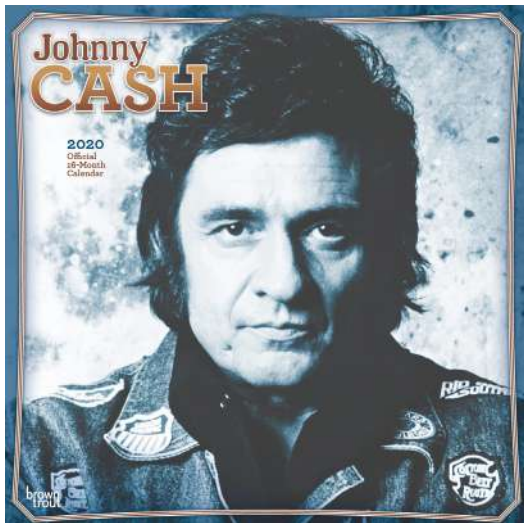

# Popular Culture

**BRUCE SPRINGSTEEN**

Suggested Retail: £10.00 UK / Stock Code: 2011732

**HAMILTON**

Suggested Retail: £11.00 UK / Stock Code: 2036071

Includes a cardboard mailing outer envelope - see highlight section at the beginning of the catalogue

29.7 x 42cm

**GAME OF THRONES A3 POSTER**

Suggested Retail: £13.00 UK / Stock Code: 2030580

**JIM HENSON'S LABYRINTH**

Suggested Retail: £11.00 UK / Stock Code: 2036118

**GAME OF THRONES**

Suggested Retail: £10.00 UK / Stock Code: 2030610

# Popular Culture

SQ WALL CALENDARS

JIM HENSON'S THE DARK CRYSTAL

Suggested Retail: £11.00 UK / Stock Code: 2036026

JOHN WAYNE

Suggested Retail: £10.00 UK / Stock Code: 2011947

JOHNNY CASH

Suggested Retail: £10.00 UK / Stock Code: 2011961

MARILYN MONROE

Suggested Retail: £10.00 UK / Stock Code: 2011992

OVERWATCH

Suggested Retail: £10.00 UK / Stock Code: 2012050

POPEYE

Suggested Retail: £11.00 UK / Stock Code: 2036279

**SOUNDGARDEN**

Suggested Retail: £10.00 UK / Stock Code: 2012135