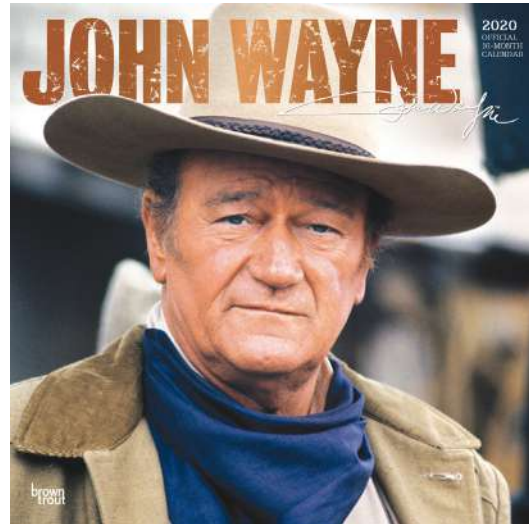

# Popular Culture

**BRUCE SPRINGSTEEN**

Suggested Retail: £10.00 UK / Stock Code: 2011732

**HAMILTON**

Suggested Retail: £11.00 UK / Stock Code: 2036071

Includes a cardboard mailing outer envelope - see highlight section at the beginning of the catalogue

29.7 x 42cm

**GAME OF THRONES A3 POSTER**

Suggested Retail: £13.00 UK / Stock Code: 2030580

**JIM HENSON'S LABYRINTH**

Suggested Retail: £11.00 UK / Stock Code: 2036118

**GAME OF THRONES**

Suggested Retail: £10.00 UK / Stock Code: 2030610

# Popular Culture

SQ WALL CALENDARS

JIM HENSON'S THE DARK CRYSTAL

Suggested Retail: £11.00 UK / Stock Code: 2036026

JOHN WAYNE

Suggested Retail: £10.00 UK / Stock Code: 2011947

JOHNNY CASH

Suggested Retail: £10.00 UK / Stock Code: 2011961