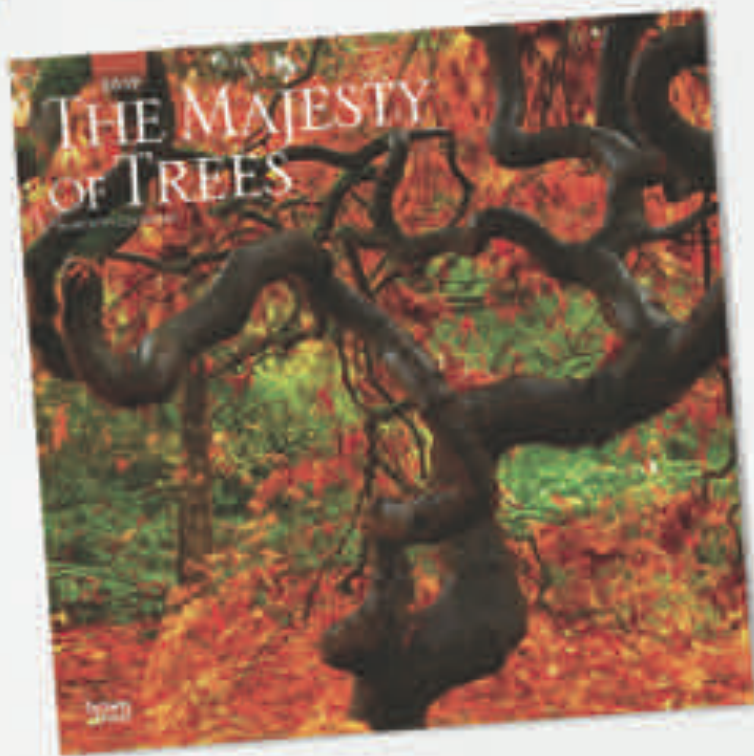

# *Science, Nature & History*

## ASTRONOMY

Suggested Retail: £9.99 UK / Stock Code: 1900545

Since the 1990 launch of the Hubble Space Telescope, the field of astronomical photography has exploded. Joining different kinds of cameras and sensors, astronomers are able to capture astonishing images of the heavens. Marvel at nebulas, dwarfs, and galaxies from far, far away.